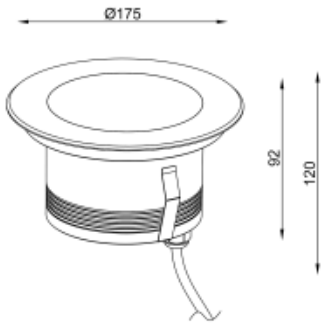

<https://www.uni-luce.com>

+39 339 505 5880

info@uni-luce.com

Via Monselice, 26, 20832 Desio

MB, Italy

RAMI-7 11 SMD L RO

Available colors:	<input type="radio"/> 23264-SS27-SMD
	<input type="radio"/> 23264-W27-SMD
	<input checked="" type="radio"/> 23264-B27-SMD
Beam angle:	20° 30° 40° 60°
LED Color:	2700K 3000K 4000K 6000K
System Power:	18x1,5W
CRI:	90
Lumen output:	2862lm
Material:	Stainless steel 316, Clear Tempered Glass
Location:	Exterior
Fixation:	Inground
Installation:	Inground
Product dimension:	diam175mm
Input:	24V 50/60Hz
IP:	67
Class:	III
DIM Option:	DALI DMX
Mounting Sleeve:	ABS
IK:	09

<https://www.uni-luce.com>

+39 339 505 5880

info@uni-luce.com

Via Monselice, 26, 20832 Desio

MB, Italy

RAMI is a wide collection of inground lamps. The collection comes in 3 dimensions M, L and XL. Each size has has COB, SMD, and FLOOD versions for choice, as well as trim and trimless options. The outer ring has no fixing screws, which gives additional esthetical advantage to the product. The LED source is installed deeply in the body, creating anti glare lighting patterns.