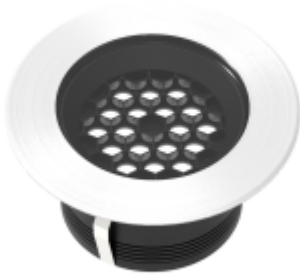

<https://www.uni-luce.com>

+39 339 505 5880

info@uni-luce.com

Via Monselice, 26, 20832 Desio

MB, Italy

RAMI-7 11 SMD L RO

Available colors:	<input type="radio"/> 23264-SS27-SMD
	<input type="radio"/> 23264-W27-SMD
	<input checked="" type="radio"/> 23264-B27-SMD
Beam angle:	20° 30° 40° 60°
LED Color:	2700K 3000K 4000K 6000K
System Power:	18x1,5W
CRI:	90
Lumen output:	2862lm
Material:	Stainless steel 316, Clear Tempered Glass
Location:	Exterior
Fixation:	Inground
Installation:	Inground
Product dimension:	diam175mm
Input:	24V 50/60Hz
IP:	67
Class:	III
DIM Option:	DALI DMX
Mounting Sleeve:	ABS
IK:	09

<https://www.uni-luce.com>

+39 339 505 5880

info@uni-luce.com

Via Monselice, 26, 20832 Desio

MB, Italy

RAMI is a wide collection of inground lamps. The collection comes in 3 dimensions M, L and XL. Each size has has COB, SMD, and FLOOD versions for choice, as well as trim and trimless options. The outer ring has no fixing screws, which gives additional esthetical advantage to the product. The LED source is installed deeply in the body, creating anti glare lighting patterns.