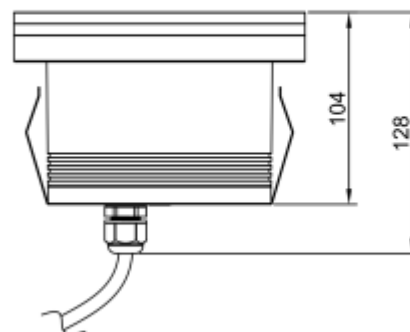

Installation:

Inground

Product dimension:

150x150mm

Input:

24V 50/60Hz

IP:

67

Class:

III

DIM Option:

DALI DMX

Mounting Sleeve:

ABS

IK:

09

<https://www.uni-luce.com>

+39 339 505 5880

info@uni-luce.com

Via Monselice, 26, 20832 Desio

MB, Italy

RAMI is a wide collection of inground lamps. The collection comes in 3 dimensions M, L and XL. Each size has has COB, SMD, and FLOOD versions for choice, as well as trim and trimless options. The outer ring has no fixing screws, which gives additional esthetical advantage to the product. The LED source is installed deeply in the body, creating anti glare lighting patterns.