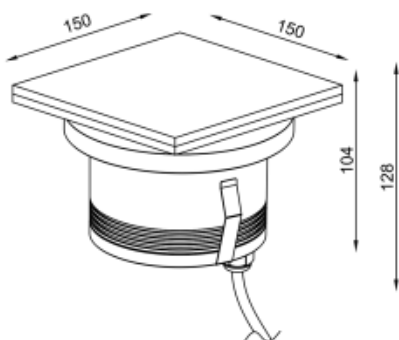

Installation:

Inground

Product dimension:

150x150mm

Input:

24V 50/60Hz

IP:

67

Class:

III

DIM Option:

DALI DMX

Mounting Sleeve:

ABS

IK:

09

<https://www.uni-luce.com>

+39 339 505 5880

info@uni-luce.com

Via Monselice, 26, 20832 Desio

MB, Italy

RAMI is a wide collection of inground lamps. The collection comes in 3 dimensions M, L and XL. Each size has has COB, SMD, and FLOOD versions for choice, as well as trim and trimless options. The outer ring has no fixing screws, which gives additional esthetical advantage to the product. The LED source is installed deeply in the body, creating anti glare lighting patterns.