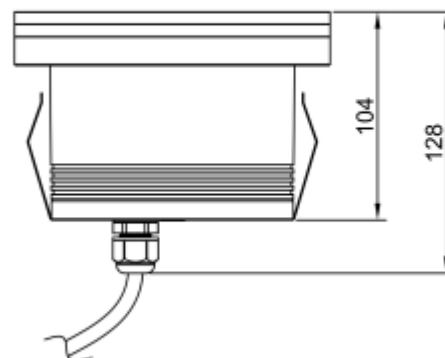

Installation:

Inground

Product dimension:

diam150mm

Input:

24V 50/60Hz

IP:

67

Class:

III

DIM Option:

DALI DMX

Mounting Sleeve:

ABS

IK:

09

<https://www.uni-luce.com>

+39 339 505 5880

info@uni-luce.com

Via Monselice, 26, 20832 Desio

MB, Italy

RAMI is a wide collection of inground lamps. The collection comes in 3 dimensions M, L and XL. Each size has has COB, SMD, and FLOOD versions for choice, as well as trim and trimless options. The outer ring has no fixing screws, which gives additional esthetical advantage to the product. The LED source is installed deeply in the body, creating anti glare lighting patterns.