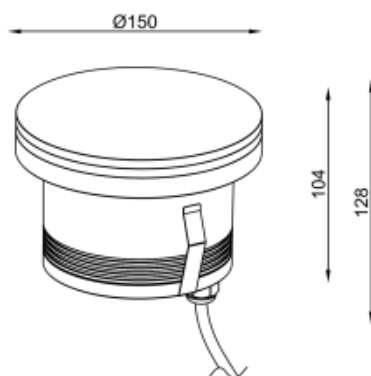

Installation:

Inground

Product dimension:

diam150mm

Input:

24V 50/60Hz

IP:

67

Class:

III

DIM Option:

DALI DMX

Mounting Sleeve:

ABS

IK:

09

<https://www.uni-luce.com>

+39 339 505 5880

info@uni-luce.com

Via Monselice, 26, 20832 Desio

MB, Italy

RAMI is a wide collection of inground lamps. The collection comes in 3 dimensions M, L and XL. Each size has has COB, SMD, and FLOOD versions for choice, as well as trim and trimless options. The outer ring has no fixing screws, which gives additional esthetical advantage to the product. The LED source is installed deeply in the body, creating anti glare lighting patterns.