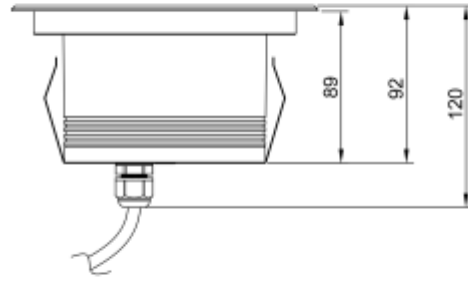

<https://www.uni-luce.com>

+39 339 505 5880

info@uni-luce.com

Via Monselice, 26, 20832 Desio

MB, Italy

RAMI 5 FL L RO RGBW

Available colors:	<input checked="" type="radio"/> 232984-B14-FL RGBW
	<input type="radio"/> 232984-W14-FL RGBW
Beam angle:	120° 120°
LED Color:	2700K 3000K 4000K 6000K
System Power:	7x2.1W
CRI:	90
Material:	Stainless steel 316, Clear Tempered Glass
Location:	Exterior
Fixation:	Inground
Installation:	Inground
Product dimension:	diam175mm
Input:	24V 50/60Hz
IP:	67
Class:	III
DIM Option:	DALI DMX
Mounting Sleeve:	ABS
IK:	09

<https://www.uni-luce.com>

+39 339 505 5880

info@uni-luce.com

Via Monselice, 26, 20832 Desio

MB, Italy

RAMI is a wide collection of inground lamps. The collection comes in 3 dimensions M, L and XL. Each size has has COB, SMD, and FLOOD versions for choice, as well as trim and trimless options. The outer ring has no fixing screws, which gives additional esthetical advantage to the product. The LED source is installed deeply in the body, creating anti glare lighting patterns.