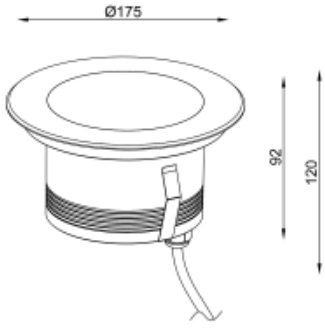

<https://www.uni-luce.com>

+39 339 505 5880

info@uni-luce.com

Via Monselice, 26, 20832 Desio

MB, Italy

RAMI 5 FL L RO RGBW

Available colors:	<input checked="" type="radio"/> 232984-B14-FL RGBW
	<input type="radio"/> 232984-W14-FL RGBW
Beam angle:	120° 120°
LED Color:	2700K 3000K 4000K 6000K
System Power:	7x2.1W
CRI:	90
Material:	Stainless steel 316, Clear Tempered Glass
Location:	Exterior
Fixation:	Inground
Installation:	Inground
Product dimension:	diam175mm
Input:	24V 50/60Hz
IP:	67
Class:	III
DIM Option:	DALI DMX
Mounting Sleeve:	ABS
IK:	09

<https://www.uni-luce.com>

+39 339 505 5880

info@uni-luce.com

Via Monselice, 26, 20832 Desio

MB, Italy

RAMI is a wide collection of inground lamps. The collection comes in 3 dimensions M, L and XL. Each size has has COB, SMD, and FLOOD versions for choice, as well as trim and trimless options. The outer ring has no fixing screws, which gives additional esthetical advantage to the product. The LED source is installed deeply in the body, creating anti glare lighting patterns.