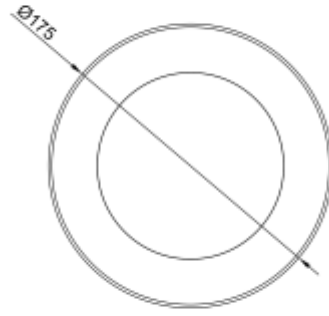

Beam angle: 120°

LED Color: 2700K 3000K 4000K 6000K

System Power: 36x0.4W

CRI: 90

Lumen output: 845lm

Material: Stainless steel 316, Clear Tempered Glass

Location: Exterior

Fixation: Inground

Installation: Inground

Product dimension: diam175mm

Input: 24V 50/60Hz

IP: 67

Class: III

DIM Option: DALI DMX

Mounting Sleeve: ABS

IK: 09

<https://www.uni-luce.com>

+39 339 505 5880

info@uni-luce.com

Via Monselice, 26, 20832 Desio

MB, Italy

RAMI is a wide collection of inground lamps. The collection comes in 3 dimensions M, L and XL. Each size has has COB, SMD, and FLOOD versions for choice, as well as trim and trimless options. The outer ring has no fixing screws, which gives additional esthetical advantage to the product. The LED source is installed deeply in the body, creating anti glare lighting patterns.