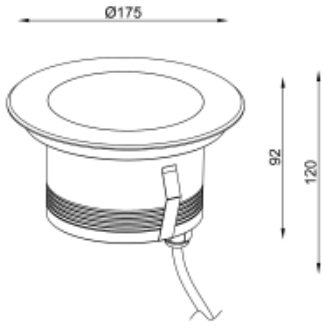

Beam angle: 120°

LED Color: 2700K 3000K 4000K 6000K

System Power: 36x0.4W

CRI: 90

Lumen output: 845lm

Material: Stainless steel 316, Clear Tempered Glass

Location: Exterior

Fixation: Inground

Installation: Inground

Product dimension: diam175mm

Input: 24V 50/60Hz

IP: 67

Class: III

DIM Option: DALI DMX

Mounting Sleeve: ABS

IK: 09

<https://www.uni-luce.com>

+39 339 505 5880

info@uni-luce.com

Via Monselice, 26, 20832 Desio

MB, Italy

RAMI is a wide collection of inground lamps. The collection comes in 3 dimensions M, L and XL. Each size has has COB, SMD, and FLOOD versions for choice, as well as trim and trimless options. The outer ring has no fixing screws, which gives additional esthetical advantage to the product. The LED source is installed deeply in the body, creating anti glare lighting patterns.