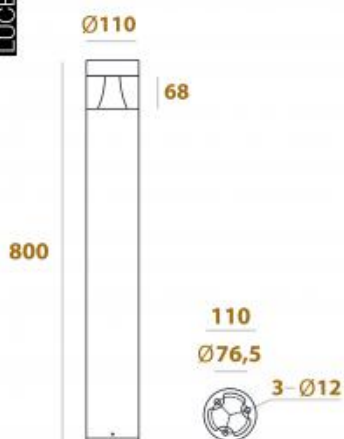

● 409-GR5

● 409-DGR5

Beam angle: 0°

LED Color: 3000K 6000K

System Power: 5W

Material: die-casting powder coating aluminum

Location: Exterior

Fixation: Bollards

Product dimension: 110x800mm

Input: 120-240V 50\60Hz

IP: 65

Class: II

Material reflector: PMMA

Light Source: SMD3030

<https://www.uni-luce.com>

+39 339 505 5880