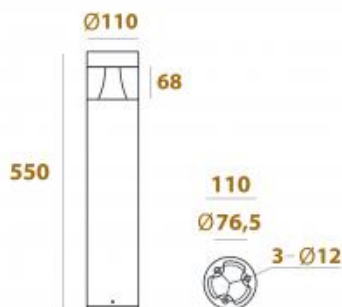

<https://www.uni-luce.com>

+39 339 505 5880

info@uni-luce.com

Via Monselice, 26, 20832 Desio

MB, Italy

PEYOTE 550

Available colors:

- 408-B5
- 408-GR5
- 408-DGR5

Beam angle:

0°

LED Color:

3000K 6000K

System Power:

5W

Material:

die-casting powder coating aluminum

Location:

Exterior

Fixation:

Bollards

Product dimension: 110x550mm

Input:

120-240V 50\60Hz

IP:

65

Class:

II

Material reflector:

PMMA

Light Source:

SMD3030