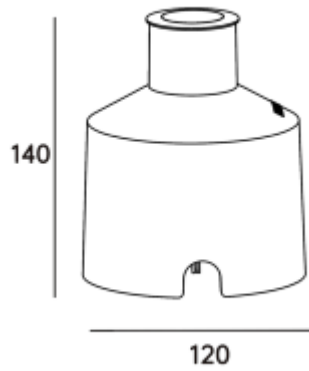

<https://www.uni-luce.com>

+39 339 505 5880

info@uni-luce.com

Via Monselice, 26, 20832 Desio

MB, Italy

PERLA BOX

Available colors:

Beam angle: