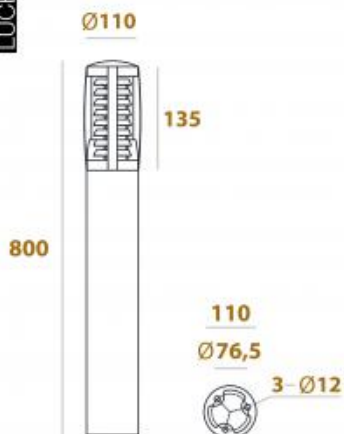

## PAULE 800

● 416-B8

Available colors:

● 416-GR8

● 416-DGR8

Beam angle: 0°

LED Color: 3000K 6000K

System Power: 8W

Material: die-casting powder coating aluminum

Location: Exterior

Fixation: Bollards

Product dimension: 110x800mm

Input: 120-240V 50\60Hz

IP: 65

Class: II

Material reflector: PMMA