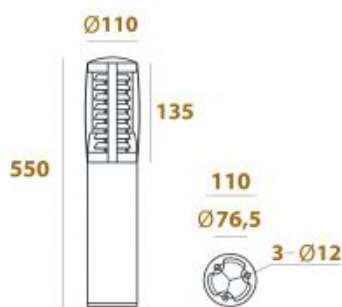

● 415-GR8

● 415-DGR8

Beam angle: 0°

LED Color: 3000K 6000K

System Power: 8W

Material: die-casting powder coating aluminum

Location: Exterior

Fixation: Bollards

Product dimension: 110x550mm

Input: 120-240V 50\60Hz

IP: 65

Class: II

Material reflector: PMMA

<https://www.uni-luce.com>

+39 339 505 5880

info@uni-luce.com