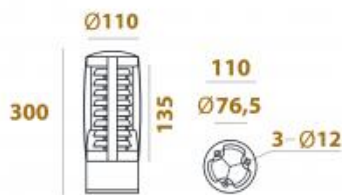

● 414-GR8

● 414-DGR8

Beam angle: 0°

LED Color: 3000K 6000K

System Power: 8W

Material: die-casting powder coating aluminum

Location: Exterior

Fixation: Bollards

Product dimension: 110x300mm

Input: 120-240V 50\60Hz

IP: 65

Class: II

Material reflector: PMMA

<https://www.uni-luce.com>

+39 339 505 5880

info@uni-luce.com