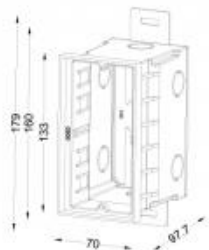

Fixation: Wall

Installation: Recessed

Product dimension: 155x76x62,3mm

Input: 220-240V 50\60Hz 24V DC

IP: 54

Class: II

Front cover: die-casting powder coating aluminum

LED: SMD3030