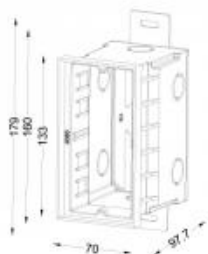

- 394-B4
- 394-GR4
- 394-DGR4

Available colors:

Beam angle:

Asymmetric° Asymmetric°

LED Color:

3000K 6000K

System Power:

1x4W

Lumen output:

64lm(6000K) 55lm (3000K)

Material:

die-casting powder coating aluminum

Location:

Exterior

Fixation:

Wall

Installation:

Recessed

Product dimension: 155x76x62,3mm

Input:

220-240V 50\60Hz 24V DC

IP:

54

Class:

II

Front cover:

die-casting powder coating aluminum

LED:

SMD3030