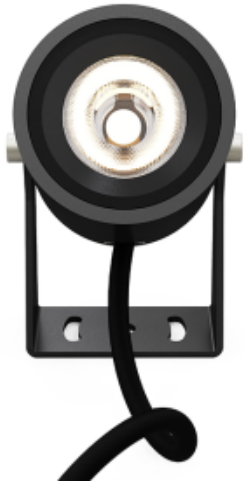

## OXY 6 M

Available colors:	<input type="radio"/> 20194-W6
	<input checked="" type="radio"/> 20194-B6
	<input type="radio"/> 20194-R6
Beam angle:	10° 15° 20° 30° 40° 60° 10*45° 25*45°
LED Color:	2700K 3000K 4000K 6000K
System Power:	6W
CRI:	90
Lumen output:	454lm
Material:	aluminium, glass
Location:	Exterior
Fixation:	Wall Ground
Installation:	Floodlight
Product dimension:	D55xL70mm
Input:	220-240V 50/60HZ
IP:	65
Class:	III
DIM Option:	DALI RGB DMX PWM RGBW
IK:	08

Although compact in size, the clever design of OXY offers a solution without any visible cabling outside of the luminaire. The hinge of the projector not only serves to tilt it into the wanted direction, it also hides away a passage for the cabling. Wide variety of beam angles from narrow beam to wide, as long as asymmetrical.