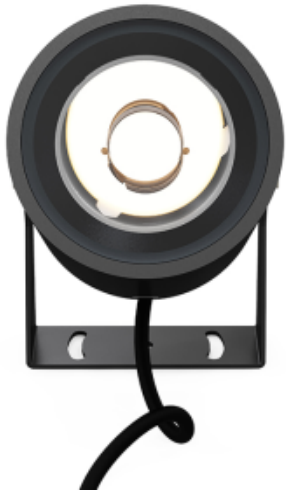

<https://www.uni-luce.com>

+39 339 505 5880

info@uni-luce.com

Via Monselice, 26, 20832 Desio

MB, Italy

OXY 23 XXL

Available colors:	<input type="radio"/> 20196-W25
	<input checked="" type="radio"/> 20196-B25
	<input type="radio"/> 20196-R25
Beam angle:	10° 15° 20° 30° 40° 60° 10*45° 25*45°
LED Color:	2700K 3000K 4000K 6000K
System Power:	23W
CRI:	90
Lumen output:	2330lm
Material:	aluminium, glass
Location:	Exterior
Fixation:	Ground, Wall
Installation:	Floodlight
Product dimension:	D105mmxL120mm
Input:	220-240V 50/60HZ
IP:	65
Class:	III
DIM Option:	DALI RGB DMX PWM RGBW
IK:	08

<https://www.uni-luce.com>

+39 339 505 5880

info@uni-luce.com

Via Monselice, 26, 20832 Desio

MB, Italy

OXY collection can be used throughout a complete outdoor project, to light up trees, emphasize architecture or highlight pathways.

Although compact in size, the clever design of OXY offers a solution without any visible cabling outside of the luminaire. The hinge of the projector not only serves to tilt it into the wanted direction, it also hides away a passage for the cabling. Wide variety of beam angles from narrow beam to wide, as long as asymmetrical.