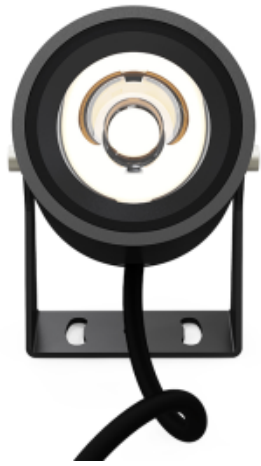

<https://www.uni-luce.com>

+39 339 505 5880

info@uni-luce.com

Via Monselice, 26, 20832 Desio

MB, Italy

OXY 10 L

Available colors:	<input type="radio"/> 20195-W10
	<input checked="" type="radio"/> 20195-B10
	<input type="radio"/> 20195-R10
	<input type="radio"/> 20195-R10
Beam angle:	10° 15° 20° 30° 40° 60° 10*45°
	25*45°
LED Color:	2700K 3000K 4000K 6000K
System Power:	10W
CRI:	90
Lumen output:	1020lm
Material:	aluminium, glass
Location:	Exterior
Fixation:	Ground, Wall
Installation:	Floodlight
Product dimension:	D69mmL75mm
Input:	220-240V 50/60HZ
IP:	65
Class:	III
DIM Option:	DALI RGB DMX PWM RGBW
IK:	08

<https://www.uni-luce.com>

+39 339 505 5880

info@uni-luce.com

Via Monselice, 26, 20832 Desio

MB, Italy

OXY collection can be used throughout a complete outdoor project, to light up trees, emphasize architecture or highlight pathways.

Although compact in size, the clever design of OXY offers a solution without any visible cabling outside of the luminaire. The hinge of the projector not only serves to tilt it into the wanted direction, it also hides away a passage for the cabling. Wide variety of beam angles from narrow beam to wide, as long as asymmetrical.