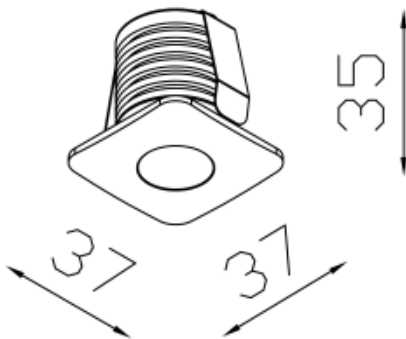

<https://www.uni-luce.com>

+39 339 505 5880

info@uni-luce.com

Via Monselice, 26, 20832 Desio

MB, Italy

OVO 3SQ

Available colors:	○ 20016-S3SQ
Beam angle:	15° 25°
LED Color:	2700K 3000K 4000K 6000K
System Power:	3W
CRI:	90
Lumen output:	120lm
Material:	SUS316 stainless steel, aluminium
Location:	Interior
Fixation:	Ceiling
Installation:	Recessed
Product dimension:	37x37x35mm
Cut hole size:	D32mm
Input:	220-240V 50/60HZ
IP:	66
Class:	III
DIM Option:	DALI TRIAC 1-10V DTW

<https://www.uni-luce.com>

+39 339 505 5880

info@uni-luce.com

Via Monselice, 26, 20832 Desio

MB, Italy

Being the smallest member of the UNI LUCE, OVO excels in minimalism in design and excellence in performance as it offers a 3W LED solution. It comes as an IP66 version. Thanks to stainless steel 316, the lamp can be used in wet interior areas, as long as outdoor zones. The collection comes in round and square shapes for choice.