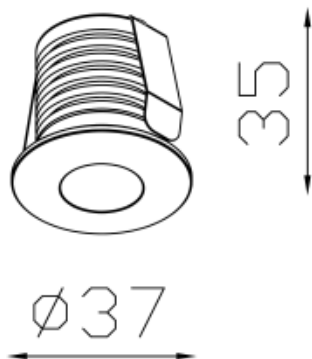

<https://www.uni-luce.com>
+39 339 505 5880
info@uni-luce.com

Via Monselice, 26, 20832 Desio
MB, Italy

OVO 3 RO

Available colors:	○ 20015-S3RO
Beam angle:	15° 25°
LED Color:	2700K 3000K 4000K 6000K
System Power:	3W
CRI:	90
Lumen output:	120lm
Material:	SUS316 stainless steel, aluminium
Location:	Interior
Fixation:	Ceiling
Installation:	Recessed
Product dimension:	D37x35mm
Cut hole size:	D32mm
Input:	220-240V 50/60HZ
IP:	66
Class:	III
DIM Option:	DALI TRIAC 1-10V DTW

<https://www.uni-luce.com>

+39 339 505 5880

info@uni-luce.com

Via Monselice, 26, 20832 Desio

MB, Italy

Being the smallest member of the UNI LUCE, OVO excels in minimalism in design and excellence in performance as it offers a 3W LED solution. It comes as an IP66 version. Thanks to stainless steel 316, the lamp can be used in wet interior areas, as long as outdoor zones. The collection comes in round and square shapes for choice.