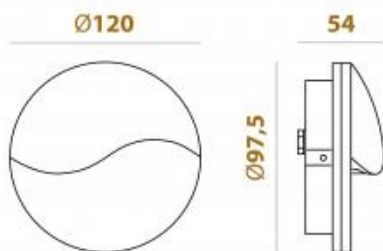

○ 590-W4

● 590-B4

● 590-GR4

● 590-DGR4

Available colors:

Beam angle: 0°

LED Color: 3000K

System Power: 4W

CRI: 80

Lumen output: 36lm

Material: die-casting powder coating aluminum

Location: Exterior

Fixation: Ceiling

Installation: Surface

Product dimension: 120x54mm

Input: 220-240V 50\60Hz

IP: 65

Class: I

Light Window: PC T=6mm