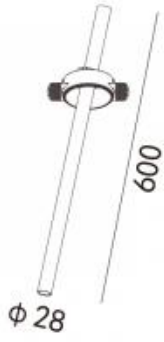

<https://www.uni-luce.com>
+39 339 505 5880
info@uni-luce.com

Via Monselice, 26, 20832 Desio
MB, Italy

NINA

Available colors:

- 443-W8TR
- 443-B8TR
- 443-G8TR
- 443-CD8TR
- 443-MG8TR
- 443-BZ8TR

Beam angle:	7° 13° 50°
LED Color:	2700K 3000K 4000K
LED power:	6,5W
System Power:	8W
CRI:	90
Lumen output:	754lm
Location:	Interior
Fixation:	Ceiling
Installation:	Recessed
Product dimension:	28x600mm
Cut hole size:	105mm
Input:	220-240V 50\60Hz
IP:	20
Class:	III
DIM Option:	ON/OFF DALI TRIAC

 105(Cut out)

<https://www.uni-luce.com>

+39 339 505 5880

info@uni-luce.com

Via Monselice, 26, 20832 Desio

MB, Italy

Minimalism, functionality and versatility are the key terms to describe this NINA collection. The NINA was designed to meet multiple lighting requirements, an ideal solution for accent lighting in residential or commercial spaces. The rotating function of the lamp is allowing the user to move the luminaire in a very dynamic and fluid way, with no sight into the ceiling regardless of position. The length of the tube can be adjusted in accordance with the project needs, the lamp can be rotated up to 350° around the room.