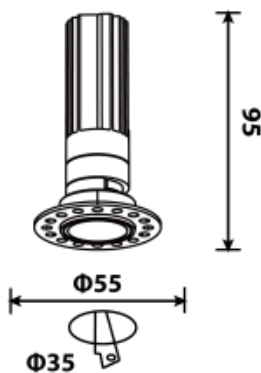

<https://www.uni-luce.com>
+39 339 505 5880
info@uni-luce.com

Via Monselice, 26, 20832 Desio
MB, Italy

NEXT 5 S ADJUST TRIMLESS

Available colors:

- ☐ 20032-W7ADTR
- ☒ 20032-B7ADTR
- ☐ 20032-G7ADTR

Beam angle:

15° 24° 36°

LED Color:

2700K 3000K 4000K 6000K

System Power:

7W

CRI:

90

Lumen output:

330lm

Material:

aluminium

Location:

Interior

Fixation:

Ceiling

Installation:

Recessed

Product dimension:

D55x95mm

Cut hole size:

D45mm

Input:

220-240V 50/60HZ

IP:

44

Class:

III

DIM Option:

DALI TRIAC 1-10V DTW