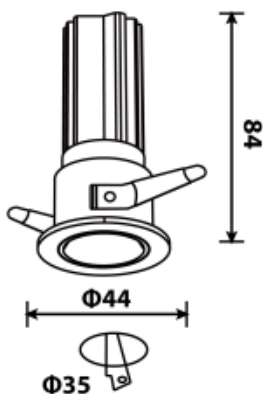

## NEXT 5 S

Available colors:

- 20030-WW5
- 20030-BB5
- 20030-WB5
- 20030-WG5
- 20030-BG5

Beam angle:	15° 24° 36°
LED Color:	2700K 3000K 4000K 6000K
System Power:	5W
CRI:	90
Lumen output:	297lm
Material:	aluminium
Location:	Interior
Fixation:	Ceiling
Installation:	Recessed
Product dimension:	D44x84mm
Cut hole size:	D35mm
Input:	220-240V 50/60HZ
IP:	44
Class:	III
DIM Option:	DALI TRIAC 1-10V DTW

<https://www.uni-luce.com>

+39 339 505 5880

[info@uni-luce.com](mailto:info@uni-luce.com)

Via Monselice, 26, 20832 Desio

MB, Italy

Special shaped design of the NEXT fixtures and its deeper placed LED source make sure that glare is reduced to a minimum when the lamp is installed in the ceiling. The small trim gives a refined touch to this elegant luminaire. The collection comes with fixed, adjusted and trimless structures. Besides all this, the lamp can be described as the smallest diameter with the high power.