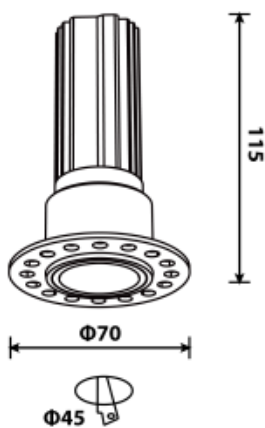

System Power: 10W

CRI: 90

Lumen output: 586lm

Material: aluminium

Location: Interior

Fixation: Ceiling

Installation: Recessed

Product dimension: D70x115mm

Cut hole size: D45mm

Input: 220-240V 50/60HZ

IP: 44

Class: III

DIM Option: DALI TRIAC 1-10V DTW

<https://www.uni-luce.com>

+39 339 505 5880

info@uni-luce.com

Via Monselice, 26, 20832 Desio

MB, Italy

Special shaped design of the NEXT fixtures and its deeper placed LED source make sure that glare is reduced to a minimum when the lamp is installed in the ceiling. The small trim gives a refined touch to this elegant luminaire. The collection comes with fixed, adjusted and trimless structures. Besides all this, the lamp can be described as the smallest diameter with the high power.