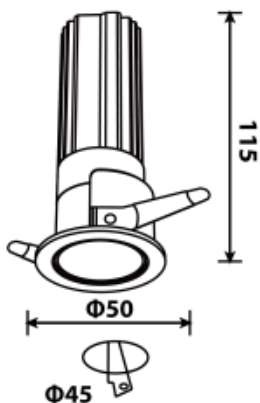

Beam angle:	15° 24° 36°
LED Color:	2700K 3000K 4000K 6000K
System Power:	10W
CRI:	90
Lumen output:	586lm
Material:	aluminium
Location:	Interior
Fixation:	Ceiling
Installation:	Recessed
Product dimension:	D50x115mm
Cut hole size:	D45mm
Input:	220-240V 50/60HZ
IP:	44
Class:	III
DIM Option:	DALI TRIAC 1-10V DTW

<https://www.uni-luce.com>

+39 339 505 5880

info@uni-luce.com

Via Monselice, 26, 20832 Desio

MB, Italy

Special shaped design of the NEXT fixtures and its deeper placed LED source make sure that glare is reduced to a minimum when the lamp is installed in the ceiling. The small trim gives a refined touch to this elegant luminaire. The collection comes with fixed, adjusted and trimless structures. Besides all this, the lamp can be described as the smallest diameter with the high power.