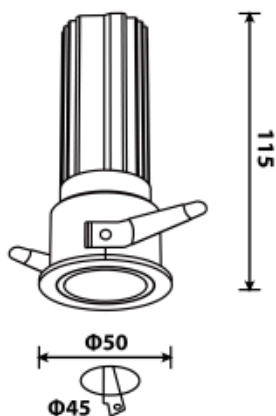

<https://www.uni-luce.com>
+39 339 505 5880
info@uni-luce.com

Via Monselice, 26, 20832 Desio
MB, Italy

NEXT 5 S

Available colors:

- 20034-WW10
- 20034-BB10
- 20034-WB10
- 20034-WG10
- 20034-BG10

Beam angle: 15° 24° 36°
LED Color: 2700K 3000K 4000K 6000K
System Power: 10W
CRI: 90
Lumen output: 586lm
Material: aluminium
Location: Interior
Fixation: Ceiling
Installation: Recessed
Product dimension: D50x115mm
Cut hole size: D45mm
Input: 220-240V 50/60HZ
IP: 44
Class: III
DIM Option: DALI TRIAC 1-10V DTW

<https://www.uni-luce.com>

+39 339 505 5880

info@uni-luce.com

Via Monselice, 26, 20832 Desio

MB, Italy

Special shaped design of the NEXT fixtures and its deeper placed LED source make sure that glare is reduced to a minimum when the lamp is installed in the ceiling. The small trim gives a refined touch to this elegant luminaire. The collection comes with fixed, adjusted and trimless structures. Besides all this, the lamp can be described as the smallest diameter with the high power.