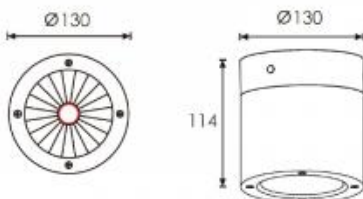

● 589-B11

● 589-GR11

● 589-DGR11

Beam angle: 15° 40°

LED Color: 3000K

System Power: 11W

CRI: 80

Lumen output: 896lm (6000K) 850lm (3000K)

Material: extruded aluminium alloy

Location: Exterior

Fixation: Ceiling

Installation: Surface

Product dimension: 130x114mm

Input: 220-240V 50\60Hz

IP: 65

Class: I