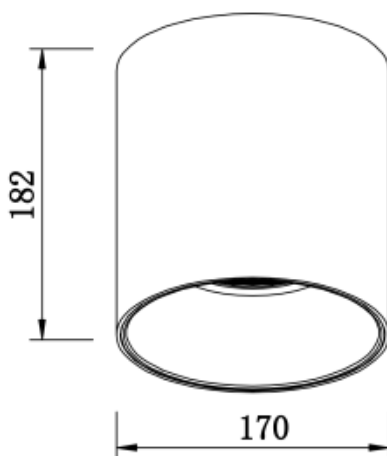

● 23243-BB60-170

● 23243-BG60-170

Beam angle: 20° 40°

LED Color: 2700K 3000K 4000K 6000K

System Power: 60W

CRI: 90

Lumen output: 5525lm

Material: aluminium

Location: Interior

Fixation: Ceiling

Installation: Surface

Product dimension: 170x182

Input: 220-240V 50/60HZ

IP: 54

Class: III

<https://www.uni-luce.com>

+39 339 505 5880

info@uni-luce.com

Via Monselice, 26, 20832 Desio

MB, Italy

NAVI is a simple surface mounted lamp. The collection comes in 6 sizes with 9W, 15W, 20W, 30W, 40W and 60W. Thanks to its IP54 rate, NAVI collection can be used in many different areas, be it interior or exterior zone. High power lamps are recommended to be used for areas with high ceilings, such as, hotel lobbies, airports, shopping malls, and other public areas.