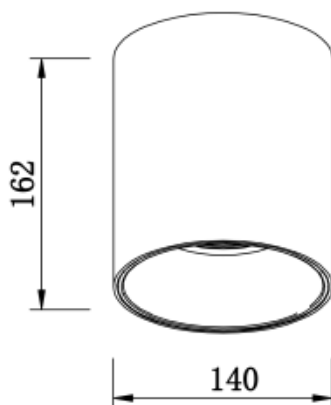

◑ 23242-BG40-140

Available colors:

Beam angle: 20° 40°

LED Color: 2700K 3000K 4000K 6000K

System Power: 40W

CRI: 90

Lumen output: 3450lm

Material: aluminium

Location: Interior

Fixation: Ceiling

Installation: Surface

Product dimension: 140x162mm

Input: 220-240V 50/60HZ

IP: 54

Class: III

<https://www.uni-luce.com>