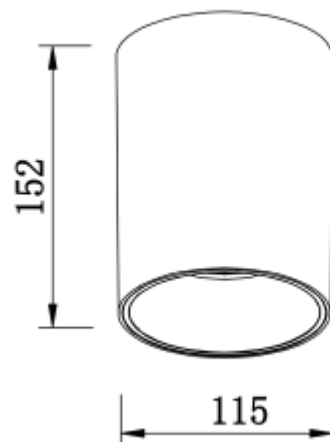

## NAVI 30 XL 115

Available colors:

○ 23241-WW30-115

● 23241-BB30-115

● 23241-BG30-115

Beam angle: 20° 40°

LED Color: 2700K 3000K 4000K 6000K

System Power: 30W

CRI: 90

Lumen output: 2550lm

Material: aluminium

Location: Interior

Fixation: Ceiling

Installation: Surface

Product dimension: 115x152mm

Input: 220-240V 50/60HZ

IP: 54

Class: III

<https://www.uni-luce.com>

+39 339 505 5880

[info@uni-luce.com](mailto:info@uni-luce.com)

Via Monselice, 26, 20832 Desio

MB, Italy

NAVI is a simple surface mounted lamp. The collection comes in 6 sizes with 9W, 15W, 20W, 30W, 40W and 60W. Thanks to its IP54 rate, NAVI collection can be used in many different areas, be it interior or exterior zone. High power lamps are recommended to be used for areas with high ceilings, such as, hotel lobbies, airports, shopping malls, and other public areas.