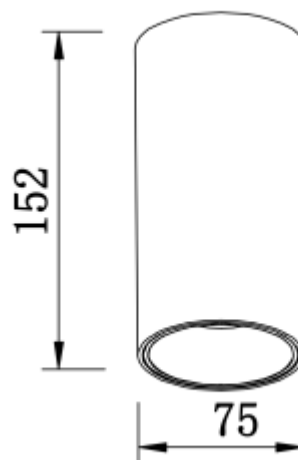

<https://www.uni-luce.com>
+39 339 505 5880
info@uni-luce.com

Via Monselice, 26, 20832 Desio
MB, Italy

NAVI 15 M 75

Available colors:

○ 23239-WW15-75

● 23239-BB15-75

● 23239-BG15-75

Beam angle: 20° 40°

LED Color: 2700K 3000K 4000K 6000K

System Power: 15W

CRI: 90

Lumen output: 1240lm

Material: aluminium

Location: Interior

Fixation: Ceiling

Installation: Surface

Product dimension: 75x152mm

Input: 220-240V 50/60HZ

IP: 54

Class: III

<https://www.uni-luce.com>

+39 339 505 5880

info@uni-luce.com

Via Monselice, 26, 20832 Desio

MB, Italy

NAVI is a simple surface mounted lamp. The collection comes in 6 sizes with 9W, 15W, 20W, 30W, 40W and 60W. Thanks to its IP54 rate, NAVI collection can be used in many different areas, be it interior or exterior zone. High power lamps are recommended to be used for areas with high ceilings, such as, hotel lobbies, airports, shopping malls, and other public areas.