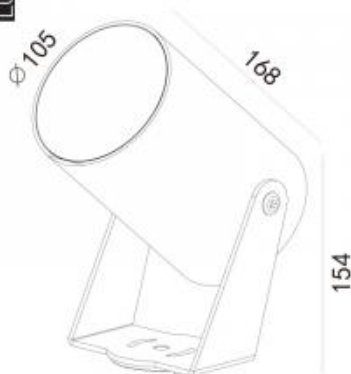

● 384-B26

● 384-GR26

● 384-DGR26

● 384-DGR26

Beam angle: 19° 47° 33°

LED Color: 3000K

System Power: 26W

CRI: 80

Lumen output: 3192lm

Material: die-casting powder coating aluminum

Location: Exterior

Fixation: Garden spot

Product dimension: 105x154x168mm

Input: 220-240V 50\60Hz

IP: 65

Class: I

<https://www.uni-luce.com>

+39 339 505 5880

info@uni-luce.com

Via Monselice, 26, 20832 Desio

MB, Italy

The floodlight MOPS is designed specially for landscape application. MOPS is the best choice for path illumination or garden light. MOPS comes in 2W, 4W, 6W, 12W and 26W. The smallest MOPS is available in stainless steel version. In its turn, 6W & 12W versions are available with extremely narrow beam angle for special accent lighting application.