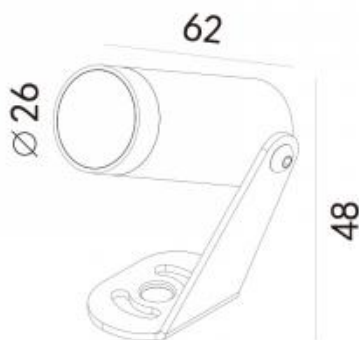

<https://www.uni-luce.com>

+39 339 505 5880

info@uni-luce.com

Via Monselice, 26, 20832 Desio

MB, Italy

MOPS 2 S/S

Available colors:	○ 387-SS2VD
Beam angle:	15° 18°
LED Color:	3000K
System Power:	2,2W DC24V
CRI:	80
Lumen output:	180lm
Material:	die-casting powder coating aluminum
Location:	Exterior
Fixation:	Garden spot
Product dimension:	26x62x48mm
Input:	24V DC
IP:	65
Class:	I

<https://www.uni-luce.com>

+39 339 505 5880

info@uni-luce.com

Via Monselice, 26, 20832 Desio

MB, Italy

The floodlight MOPS is designed specially for landscape application. MOPS is the best choice for path illumination or garden light. MOPS comes in 2W, 4W, 6W, 12W and 26W. The smallest MOPS is available in stainless steel version. In its turn, 6W & 12W versions are available with extremely narrow beam angle for special accent lighting application.