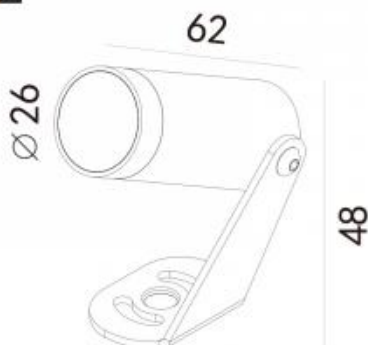

○ 385-W2VD

● 385-B2VD

● 385-GR2VD

● 385-DGR2VD

Available colors:

Beam angle: 15° 18°

LED Color: 3000K

System Power: 2,2W DC24V

CRI: 80

Lumen output: 180lm

Material: die-casting powder coating aluminum

Location: Exterior

Fixation: Garden spot

Product dimension: 26x62x48mm

Input: 24V DC

IP: 65

Class: I