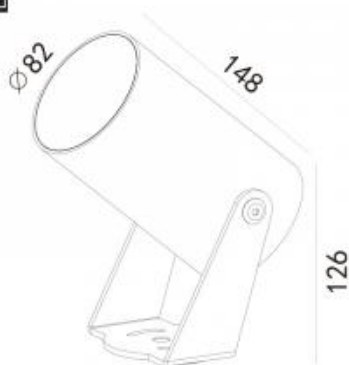

<https://www.uni-luce.com>

+39 339 505 5880

info@uni-luce.com

Via Monselice, 26, 20832 Desio

MB, Italy

MOPS 13NB

Available colors:	● 384-B13NB
	● 384-DGR13NB
Beam angle:	9°
LED Color:	3000K
System Power:	13W
CRI:	80
Lumen output:	1023lm
Material:	die-casting powder coating aluminum
Location:	Exterior
Fixation:	Garden spot
Product dimension:	82x126x148mm
Input:	220-240V 50\60Hz
IP:	65
Class:	I

<https://www.uni-luce.com>

+39 339 505 5880

info@uni-luce.com

Via Monselice, 26, 20832 Desio

MB, Italy

The floodlight MOPS is designed specially for landscape application. MOPS is the best choice for path illumination or garden light. MOPS comes in 2W, 4W, 6W, 12W and 26W. The smallest MOPS is available in stainless steel version. In its turn, 6W & 12W versions are available with extremely narrow beam angle for special accent lighting application.