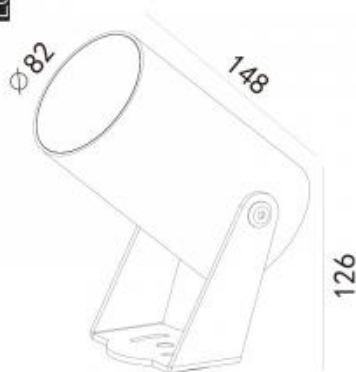

● 384-B13

● 384-GR13

● 384-DGR13

● 384-DGR13

Beam angle: 14° 45° 27°

LED Color: 3000K

System Power: 12,6W

CRI: 80

Lumen output: 1446lm

Material: die-casting powder coating aluminum

Location: Exterior

Fixation: Garden spot

Product dimension: 82x126x148mm

Input: 220-240V 50\60Hz

IP: 65

Class: I

<https://www.uni-luce.com>

+39 339 505 5880

info@uni-luce.com

Via Monselice, 26, 20832 Desio

MB, Italy

The floodlight MOPS is designed specially for landscape application. MOPS is the best choice for path illumination or garden light. MOPS comes in 2W, 4W, 6W, 12W and 26W. The smallest MOPS is available in stainless steel version. In its turn, 6W & 12W versions are available with extremely narrow beam angle for special accent lighting application.