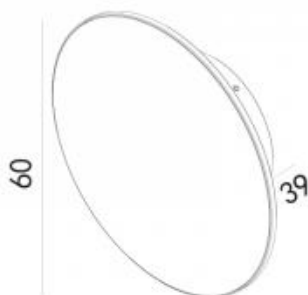

<https://www.uni-luce.com>
+39 339 505 5880
info@uni-luce.com

Via Monselice, 26, 20832 Desio
MB, Italy

MOON S

Available colors:	● 446-GR10
Beam angle:	L°
LED Color:	3000K
LED power:	9W
System Power:	10W 250lm
CRI:	80
Lumen output:	828lm
Location:	Interior
Fixation:	Wall
Installation:	Surface
Product dimension:	60x39mm
Input:	220-240V 50\60Hz
IP:	20
Class:	I