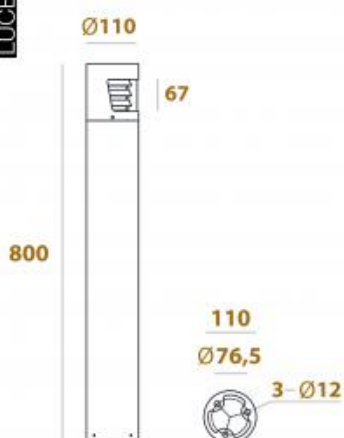

● 476-GR8

● 476-DGR8

Beam angle: 0°

LED Color: 3000K 6000K

System Power: 8W

Material: die-casting powder coating aluminum

Location: Exterior

Fixation: Bollards

Product dimension: 110x800mm

Input: 120-240V 50\60Hz

IP: 65

Class: II

Material reflector: PMMA

Light Source: SMD3535

<https://www.uni-luce.com>

+39 339 505 5880