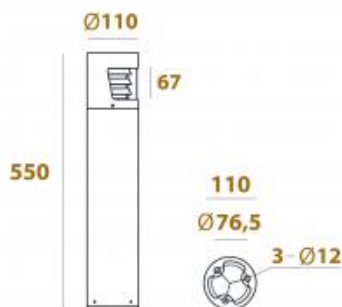

<https://www.uni-luce.com>

+39 339 505 5880

info@uni-luce.com

Via Monselice, 26, 20832 Desio

MB, Italy

MONTURE SIDE 550

● 475-B8

Available colors:

● 475-GR8

● 475-DGR8

Beam angle: 0°

LED Color: 3000K 6000K

System Power: 8W

Material: die-casting powder coating aluminum

Location: Exterior

Fixation: Bollards

Product dimension: 110x550mm

Input: 120-240V 50\60Hz

IP: 65

Class: II

Material reflector: PMMA

Light Source: SMD3535