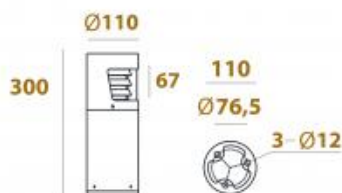

● 474-GR8

● 474-DGR8

Beam angle: 0°

LED Color: 3000K 6000K

System Power: 8W

Material: die-casting powder coating aluminum

Location: Exterior

Fixation: Bollards

Product dimension: 110x300mm

Input: 120-240V 50\60Hz

IP: 65

Class: II

Material reflector: PMMA

Light Source: SMD3535

<https://www.uni-luce.com>

+39 339 505 5880