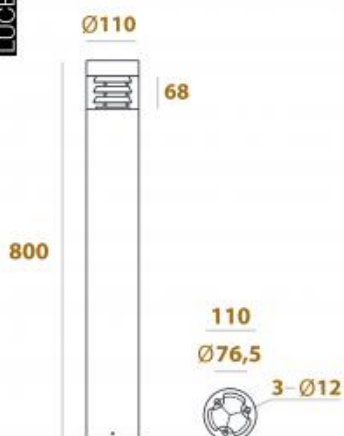

● 473-GR8

● 473-DGR8

Beam angle: 0°

LED Color: 3000K 6000K

System Power: 8W

Material: die-casting powder coating aluminum

Location: Exterior

Fixation: Bollards

Product dimension: 110x800mm

Input: 120-240V 50\60Hz

IP: 65

Class: II

Material reflector: PMMA

Light Source: SMD3535

<https://www.uni-luce.com>

+39 339 505 5880