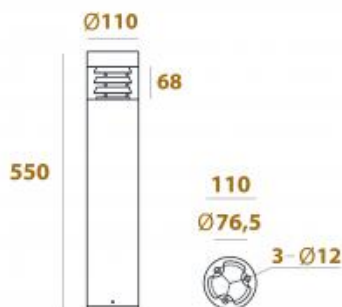

<https://www.uni-luce.com>

+39 339 505 5880

info@uni-luce.com

Via Monselice, 26, 20832 Desio

MB, Italy

MONTURE 550

Available colors:

● 472-B8

● 472-GR8

● 472-DGR8

Beam angle: 0°

LED Color: 3000K 6000K

System Power: 8W

Material: die-casting powder coating aluminum

Location: Exterior

Fixation: Bollards

Product dimension: 110x550mm

Input: 120-240V 50\60Hz

IP: 65

Class: II

Material reflector: PMMA

Light Source: SMD3535