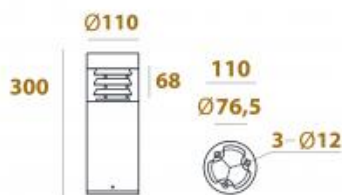

## MONTURE 300

Available colors:

-  471-B8
-  471-GR8
-  471-DGR8

Beam angle: 0°  
LED Color: 3000K 6000K  
System Power: 8W  
Material: die-casting powder coating aluminum  
Location: Exterior  
Fixation: Bollards  
Product dimension: 110x300mm  
Input: 120-240V 50\60Hz  
IP: 65  
Class: II  
Material reflector: PMMA  
Light Source: SMD3535

<https://www.uni-luce.com>

+39 339 505 5880

[info@uni-luce.com](mailto:info@uni-luce.com)

Via Monselice, 26, 20832 Desio

MB, Italy

The unique design of this bollard and the positioning of the 6W Powerled results in maximum beam spread and a powerful play of light, providing an expressive and architectural touch to your project. The MONTURE can be installed on any hard surface. 2 versions: standard and side version are available for choice. Both are available in 3 heights, in both black, alu grey and dark grey.