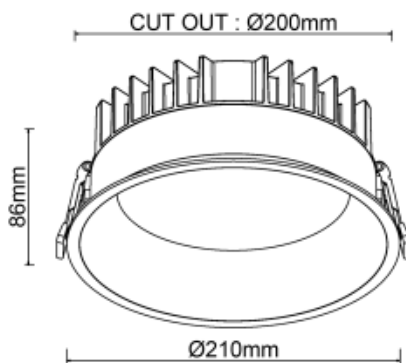

<https://www.uni-luce.com>

+39 339 505 5880

info@uni-luce.com

Via Monselice, 26, 20832 Desio

MB, Italy

MONITOR 40 XL 210 COB

Available colors:

○ 23223-W40-210

● 23223-B40-210

Beam angle:

80°

LED Color:

2700K 3000K 4000K 6000K

System Power:

40W

CRI:

90

Lumen output:

4800lm

Material:

aluminium

Location:

Interior

Fixation:

Ceiling

Installation:

Recessed

Product dimension:

diam200mm

Cut hole size:

diam210x86mm

Input:

220-240V 50/60HZ

IP:

65

Class:

III

DIM Option:

DALI 1-10V DTW TD