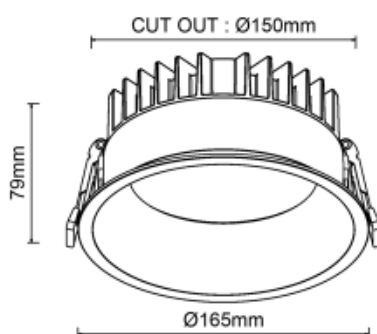

System Power:

30W

CRI:

90

Lumen output:

3600lm

Material:

aluminium

Location:

Interior

Fixation:

Ceiling

Installation:

Recessed

Product dimension:

diam150mm

Cut hole size:

diam165x79mm

Input:

220-240V 50/60HZ

IP:

65

Class:

III

DIM Option:

DALI 1-10V DTW TD

<https://www.uni-luce.com>

+39 339 505 5880

[info@uni-luce.com](mailto:info@uni-luce.com)

Via Monselice, 26, 20832 Desio

MB, Italy

MONITOR collection is all about functionality. The perfect light effect creates a uniform illumination. The collection comes in 4 sizes with 15W, 20W and 30W and 40W with clear and frosted glass for option. IP65 makes it possible to use the lamp for wet zones where additional water resistance is required.