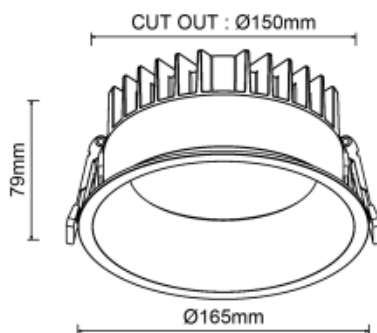

System Power:

30W

CRI:

90

Lumen output:

3600lm

Material:

aluminium

Location:

Interior

Fixation:

Ceiling

Installation:

Recessed

Product dimension:

diam150mm

Cut hole size:

diam165x79mm

Input:

220-240V 50/60HZ

IP:

65

Class:

III

DIM Option:

DALI 1-10V DTW TD

<https://www.uni-luce.com>

+39 339 505 5880

[info@uni-luce.com](mailto:info@uni-luce.com)

Via Monselice, 26, 20832 Desio

MB, Italy

MONITOR collection is all about functionality. The perfect light effect creates a uniform illumination. The collection comes in 4 sizes with 15W, 20W and 30W and 40W with clear and frosted glass for option. IP65 makes it possible to use the lamp for wet zones where additional water resistance is required.