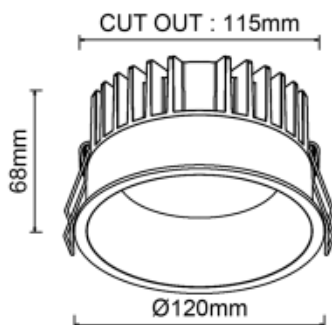

<https://www.uni-luce.com>

+39 339 505 5880

info@uni-luce.com

Via Monselice, 26, 20832 Desio

MB, Italy

MONITOR 20 M 120 SMD

Available colors:

○ 23225-W20-120

● 23225-B20-120

Beam angle:

55°

LED Color:

2700K 3000K 4000K 6000K

System Power:

20W

CRI:

90

Lumen output:

2400lm

Material:

aluminium

Location:

Interior

Fixation:

Ceiling

Installation:

Recessed

Product dimension:

diam115mm

Cut hole size:

diam120x68mm

Input:

220-240V 50/60HZ

IP:

65

Class:

III

DIM Option:

DALI 1-10V DTW TD