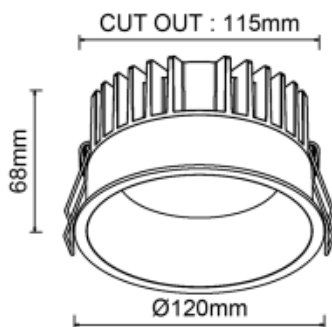

<https://www.uni-luce.com>

+39 339 505 5880

info@uni-luce.com

Via Monselice, 26, 20832 Desio

MB, Italy

MONITOR 20 M 120 COB

Available colors:

○ 23221-W20-120

● 23221-B20-120

Beam angle:

60°

LED Color:

2700K 3000K 4000K 6000K

System Power:

20W

CRI:

90

Lumen output:

2400lm

Material:

aluminium

Location:

Interior

Fixation:

Ceiling

Installation:

Recessed

Product dimension:

diam115mm

Cut hole size:

diam120x68mm

Input:

220-240V 50/60HZ

IP:

65

Class:

III

DIM Option:

DALI 1-10V DTW TD