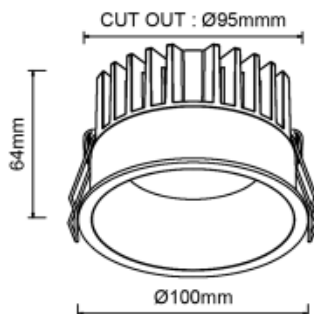

<https://www.uni-luce.com>

+39 339 505 5880

info@uni-luce.com

Via Monselice, 26, 20832 Desio

MB, Italy

MONITOR 15 S 100 SMD

Available colors:

○ 23224-W15-100

● 23224-B15-100

Beam angle:

55°

LED Color:

2700K 3000K 4000K 6000K

System Power:

15W

CRI:

90

Lumen output:

1800lm

Material:

aluminium

Location:

Interior

Fixation:

Ceiling

Installation:

Recessed

Product dimension:

diam65mm

Cut hole size:

diam100x64mm

Input:

220-240V 50/60HZ

IP:

65

Class:

III

DIM Option:

DALI 1-10V DTW TD