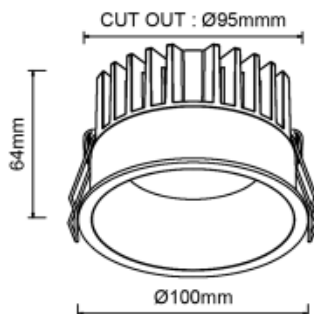

<https://www.uni-luce.com>

+39 339 505 5880

info@uni-luce.com

Via Monselice, 26, 20832 Desio

MB, Italy

MONITOR 15 S 100 COB

Available colors:

○ 23220-W15-100

● 23220-B15-100

Beam angle:

50°

LED Color:

2700K 3000K 4000K 6000K

System Power:

15W

CRI:

90

Lumen output:

1800lm

Material:

aluminium

Location:

Interior

Fixation:

Ceiling

Installation:

Recessed

Product dimension:

diam95mm

Cut hole size:

diam100x64mm

Input:

220-240V 50/60HZ

IP:

65

Class:

III

DIM Option:

DALI 1-10V DTW TD