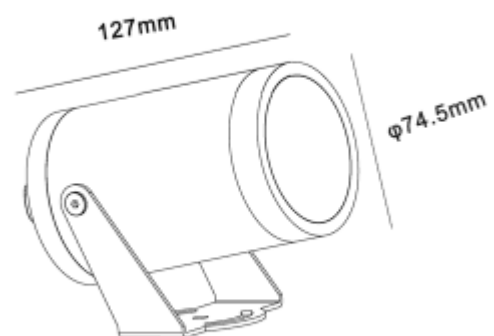

● 20101-DGR12

○ 20101-BN12

Beam angle: 15° 24° 36° 50°

LED Color: 2700K 3000K 4000K 6000K

System Power: 12.5W

CRI: 90

Lumen output: 1609lm

Material: aluminium, glass

Location: Exterior lamps

Fixation: Exterior

Installation: Floodlight

Product dimension: diam62.5x112.5mm

Input: 220-240V 50/60HZ

IP: 65

Class: III

DIM Option: DALI 1-10V

IK: 08

<https://www.uni-luce.com>

+39 339 505 5880

info@uni-luce.com

Via Monselice, 26, 20832 Desio

MB, Italy

MON is ideal for lighting walkways, for accentuating trees or sculptures, or for highlighting a façade or garden feature. It combines a compact cylindrical design with great agility, making MON a highly flexible solution with only a subtle presence. MON comes on a pin as standard and can be installed on the base or pole with 250, 500 or 750mm. Honeycomb or optical shade are available for choice to add more unique light effect to the lamp. MON comes in 6 different sizes for choice.